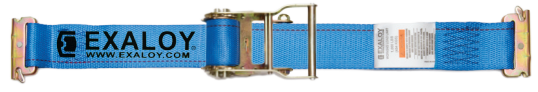

72-20-E-B
2' x 20' Blue Ratchet Van Strap with Spring Actuated End Fittings
1,000 lbs. / 454 kg. WLL
Weight: 2.52 lbs. / 1.14 kg.

Interior Van Accessories

25-RTO-E-1
Yellow Rope Tie Off-Series E (Spring Actuated Fitting)
1,000 lbs. / 454 kg. WLL
Weight: 0.40 lbs. / 0.18 kg.

18-PFBC-530
Pan Fitting with Black Trim Collar
530 lbs. / 240 kg. WLL
Weight: 0.30 lbs. / 0.14 kg.