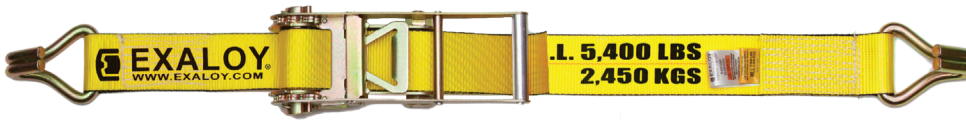

13-30-W-Y

3" x 30' Yellow Ratchet Strap with Wire Hooks
5,400 lbs. / 2,450 kg. WLL
Weight: 13.10 lbs. / 5.94 kg.