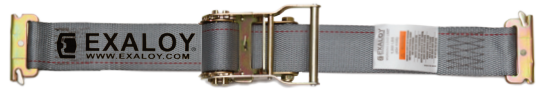

72-16-E-G
2' x 16' Gray Ratchet Van Strap with Spring Actuated End Fittings
1,000 lbs. / 454 kg. WLL
Weight: 2.33 lbs. / 1.06 kg.