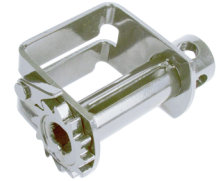

41-DBL-STD7G
Web Winch Double L Track Slider Standard – 7mm Galvanized
5,500 lbs. / 2,268 WLL
Weight: 6.30 lbs. / 2.86 kg.

41-SL-STO7
Web Winch C Channel Slider Storage – 7mm
6,000 lbs. / 2,721 kg. WLL
Weight: 8.20 lbs. / 3.72 kg.

41-DBL-STO7
Web Winch Double L Slider Storage – 7mm
5,500 lbs. / 2,268 kg. WLL
Weight: 6.80 lbs. / 3.08 kg.

41-DBL-LO7G
Web Winch Double L Slider Low Profile – 7mm Galvanized
5,500 lbs. / 2,268 kg. WLL
Weight: 6.10 lbs. / 2.77 kg.

41-DBL-LO7
Web Winch Double L Slider Low Profile – 7mm
5,500 lbs. / 2,268 kg. WLL
Weight: 6.10 lbs. / 2.77 kg.