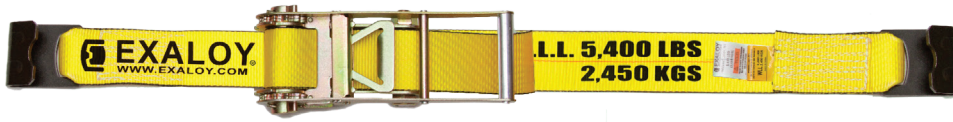

3" x 30' Ratchet Straps

13-30-F-Y

3" x 30' Yellow Ratchet Strap with Flat Hooks
5,400 lbs. / 2,450 kg. WLL
Weight: 13.20 lbs. / 5.99 kg.